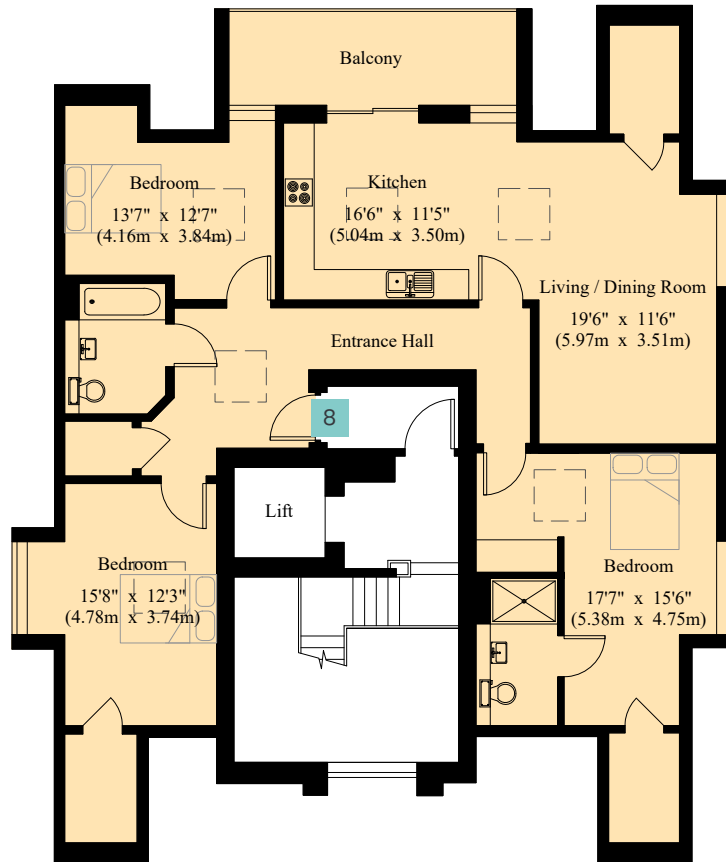

## Third Floor

### APT 8

Kitchen	5.04m x 3.50m	16'6" x 11'5"
Living / Dining Room	5.97m x 3.51m	19'6" x 11'6"
Master Bedroom	5.38m x 4.75m	17'7" x 15'6"
Bedroom 2	4.78m x 3.74m	15'8" x 12'3"
Bedroom 3	4.16m x 3.84m	13'7" x 12'7"
<b>Total</b>	<b>125.85 sq m</b>	<b>1354 sq ft</b>