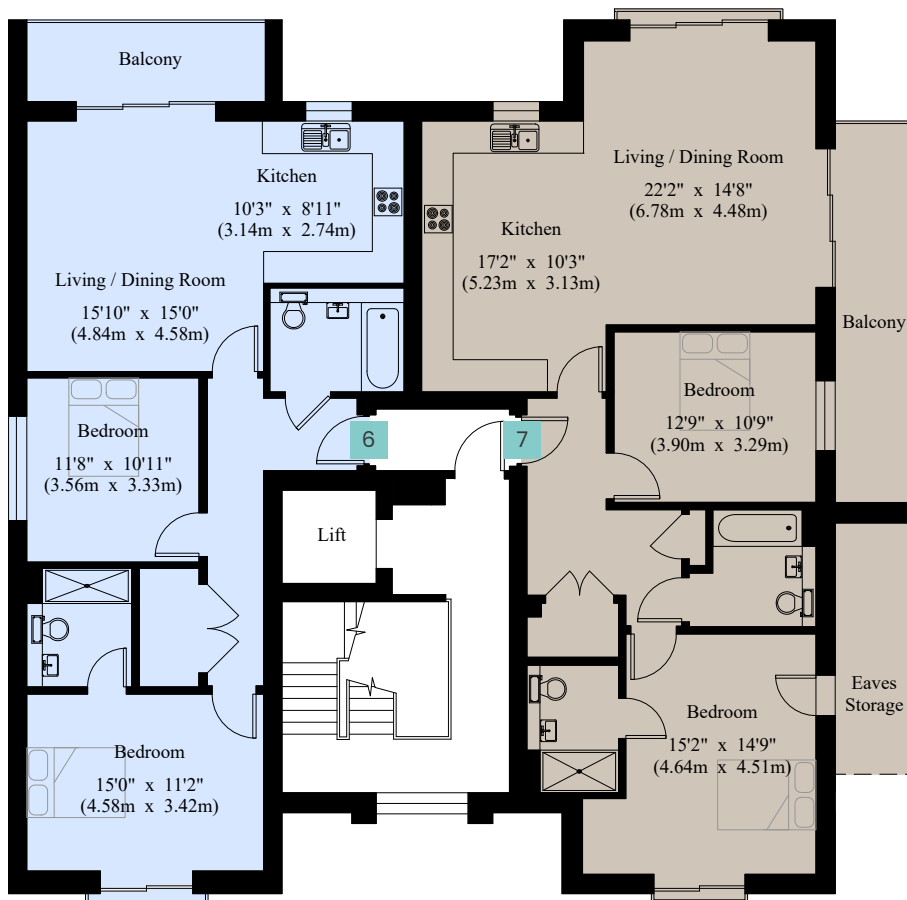

Second Floor

APT 7

Kitchen	5.23m x 3.13m	17'2" x 10'3"
Living / Dining Room	6.78m x 4.48m	22'2" x 14'8"
Master Bedroom	4.64m x 4.51m	15'2" x 14'9"
Bedroom 2	3.90m x 3.29m	12'9" x 10'9"
Total	96.25 sq m	1036 sq ft