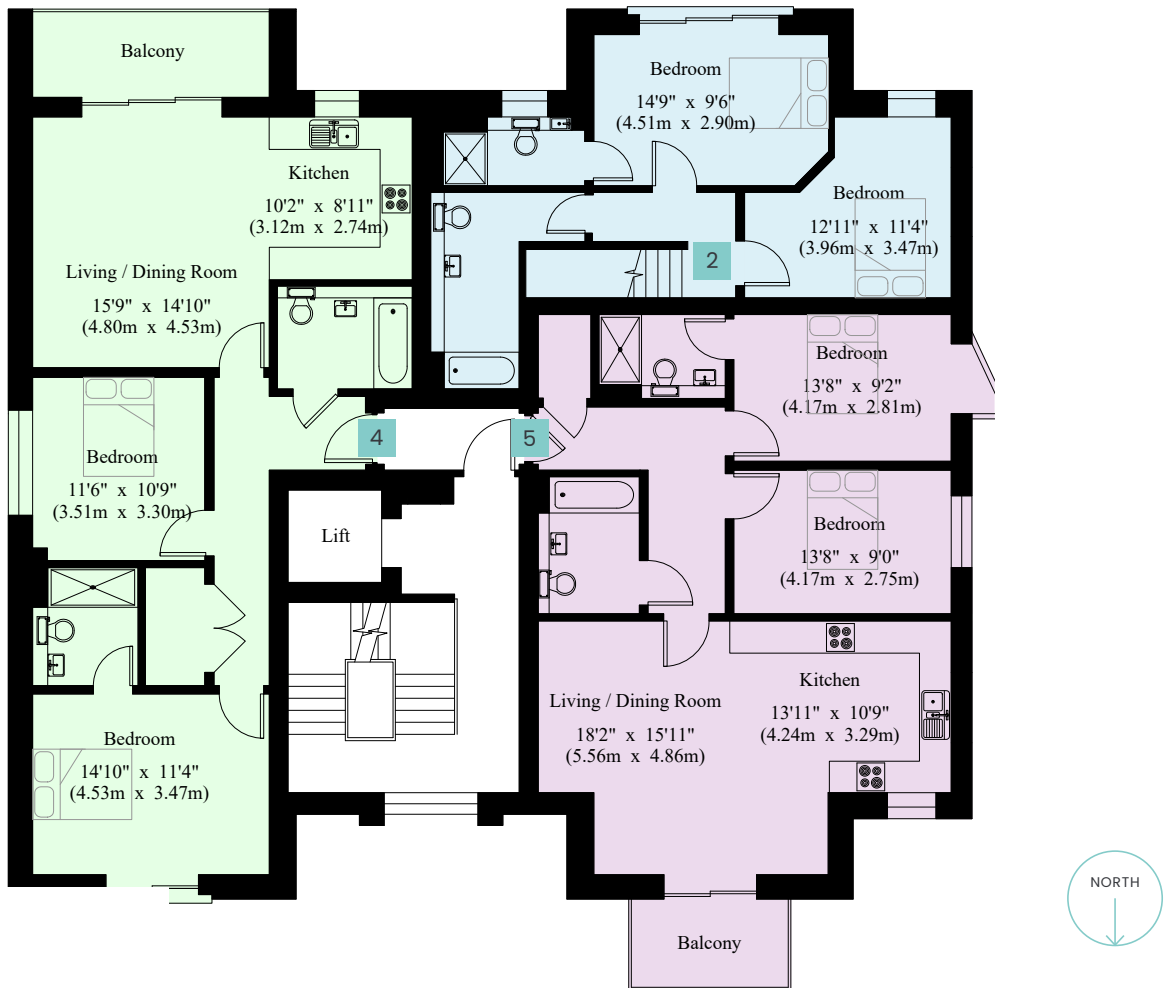

First Floor

APT 4

Kitchen	3.12m x 2.74m	10'2" x 8'11"
Living / Dining Room	4.80m x 4.53m	15'9" x 14'10"
Master Bedroom	4.53m x 3.47m	14'10" x 11'4"
Bedroom 2	3.51m x 3.30m	11'6" x 10'9"
Total	81.80 sq m	880 sq ft