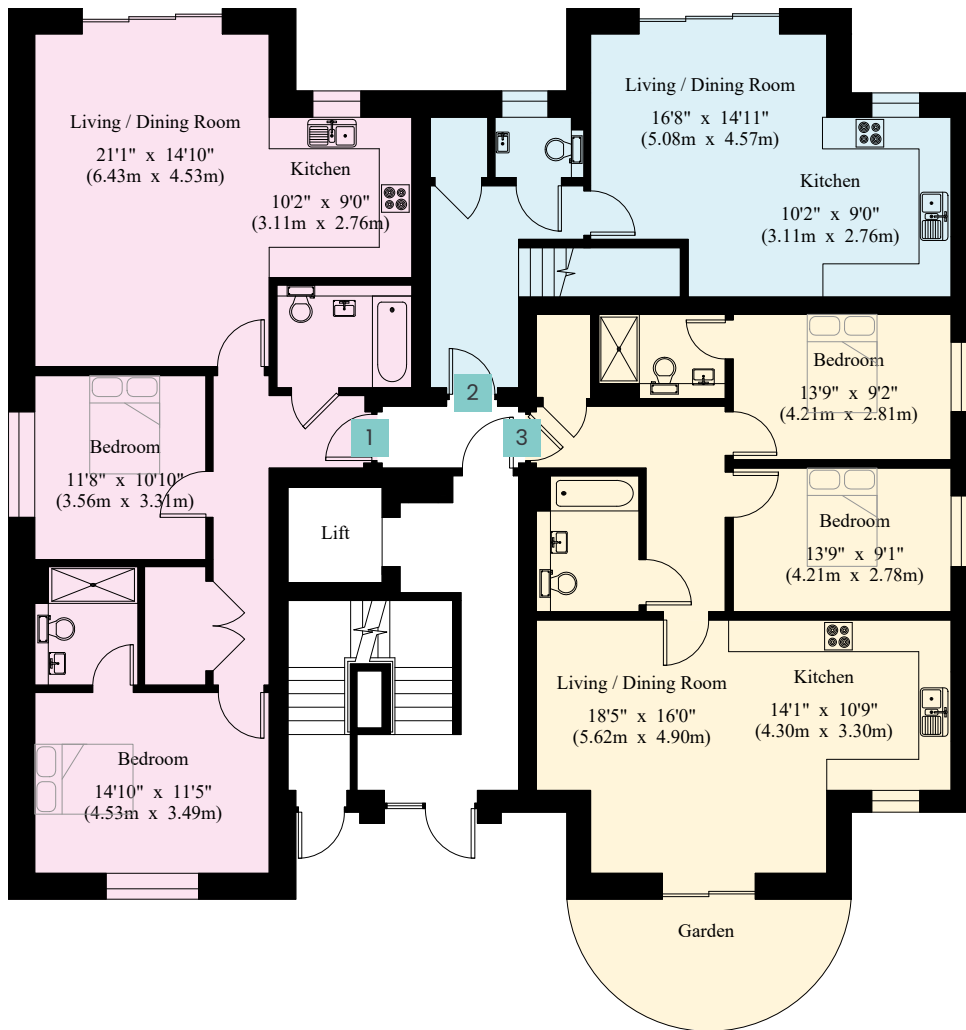

Ground Floor

APT 3

Kitchen	4.30m x 3.30m	14'1" x 10'9"
Living / Dining Room	5.62m x 4.90m	18'5" x 16'0"
Master Bedroom	4.21m x 2.81m	13'9" x 9'2"
Bedroom 2	4.21m x 2.78m	13'9" x 9'1"
Total	79.25 sq m	853 sq ft