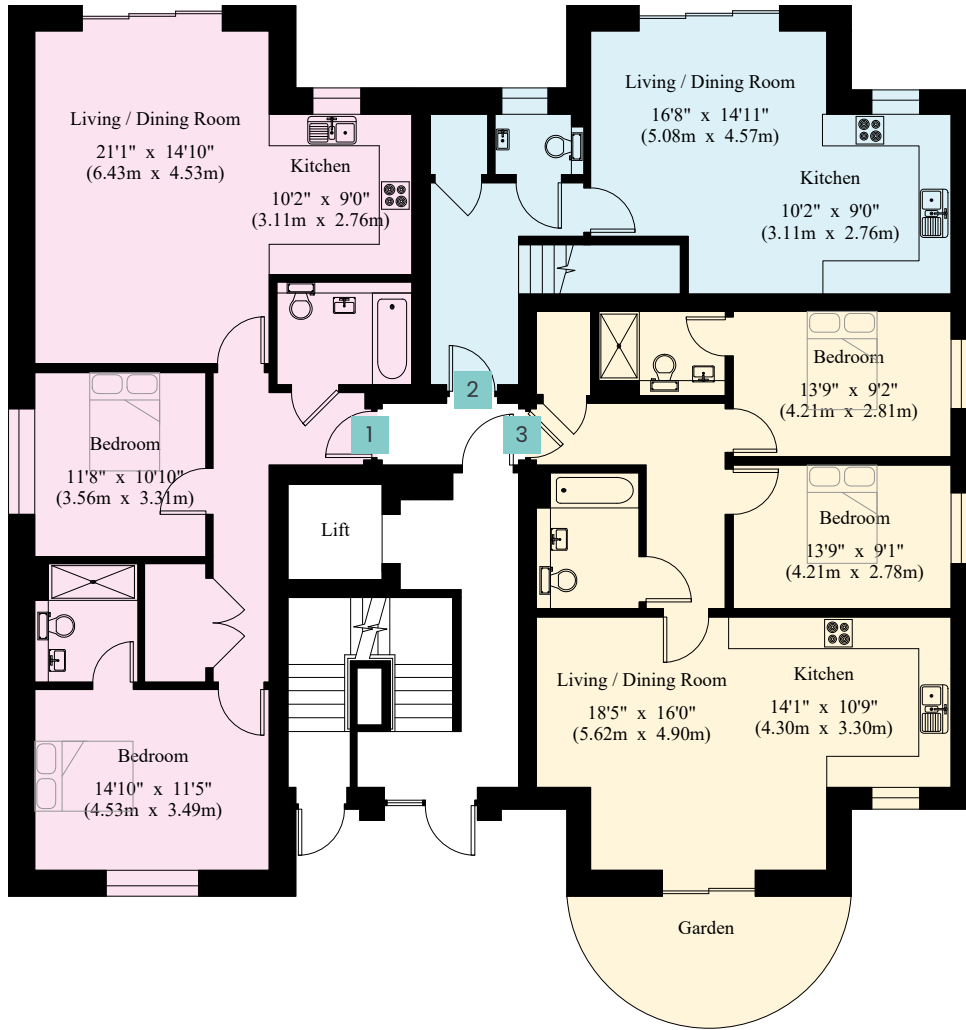

Ground Floor

APT 2 (GROUND FLOOR)

Kitchen	3.11m x 2.76m	10'2" x 9'0"
Living / Dining Room	5.08m x 4.57m	16'8" x 14'11"
Total	88 sq m	947 sq ft

First Floor

APT 2 (FIRST FLOOR)

Master Bedroom	4.51m x 2.90m	14'9" x 9'6"
Bedroom 2	3.96m x 3.47m	12'11" x 11'4"
Total	88 sq m	947 sq ft