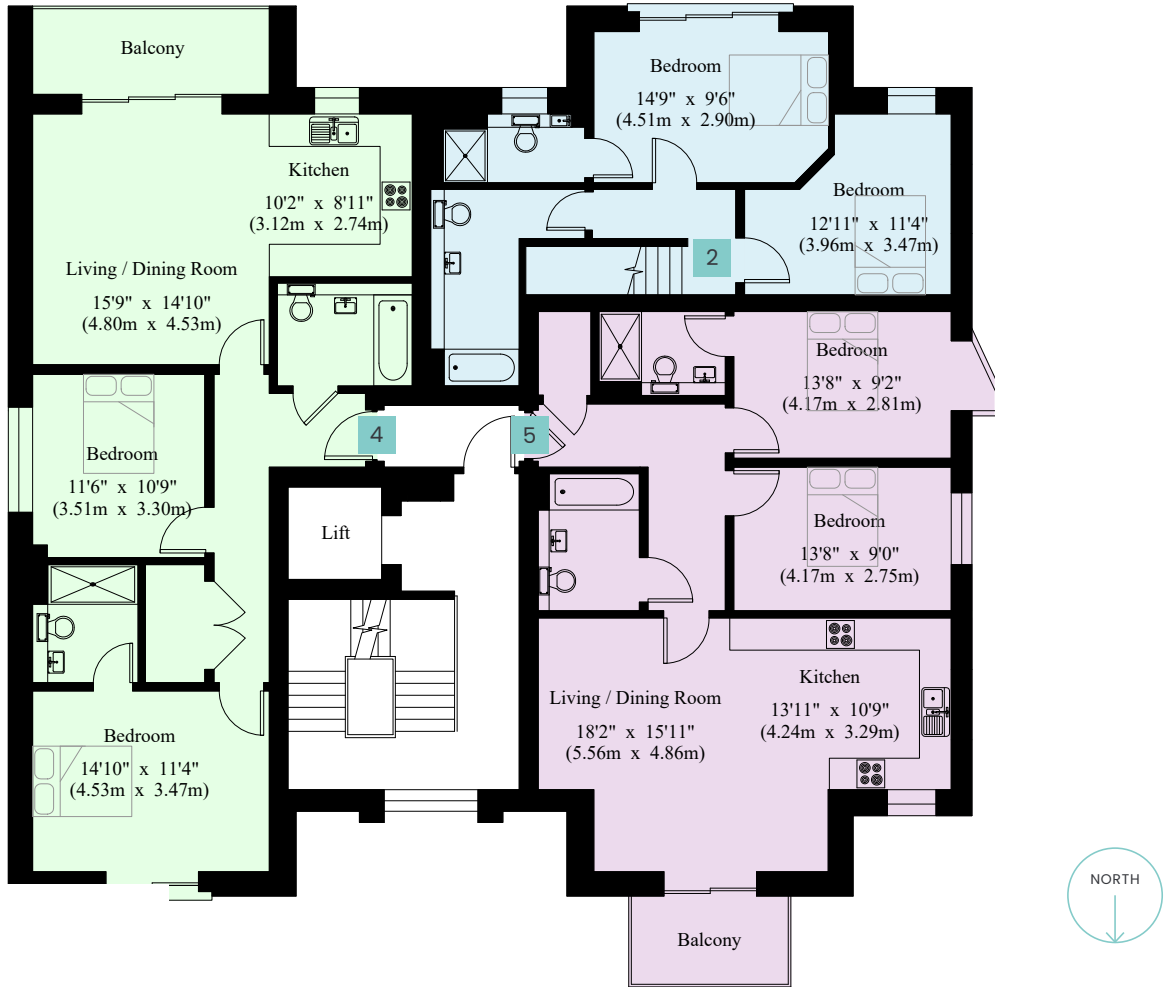

Ground Floor

APT 2 (GROUND FLOOR)

Kitchen	3.11m x 2.76m	10'2" x 9'0"
Living / Dining Room	5.08m x 4.57m	16'8" x 14'11"
Total	88 sq m	947 sq ft

First Floor

APT 2 (FIRST FLOOR)

Master Bedroom	4.51m x 2.90m	14'9" x 9'6"
Bedroom 2	3.96m x 3.47m	12'11" x 11'4"
Total	88 sq m	947 sq ft