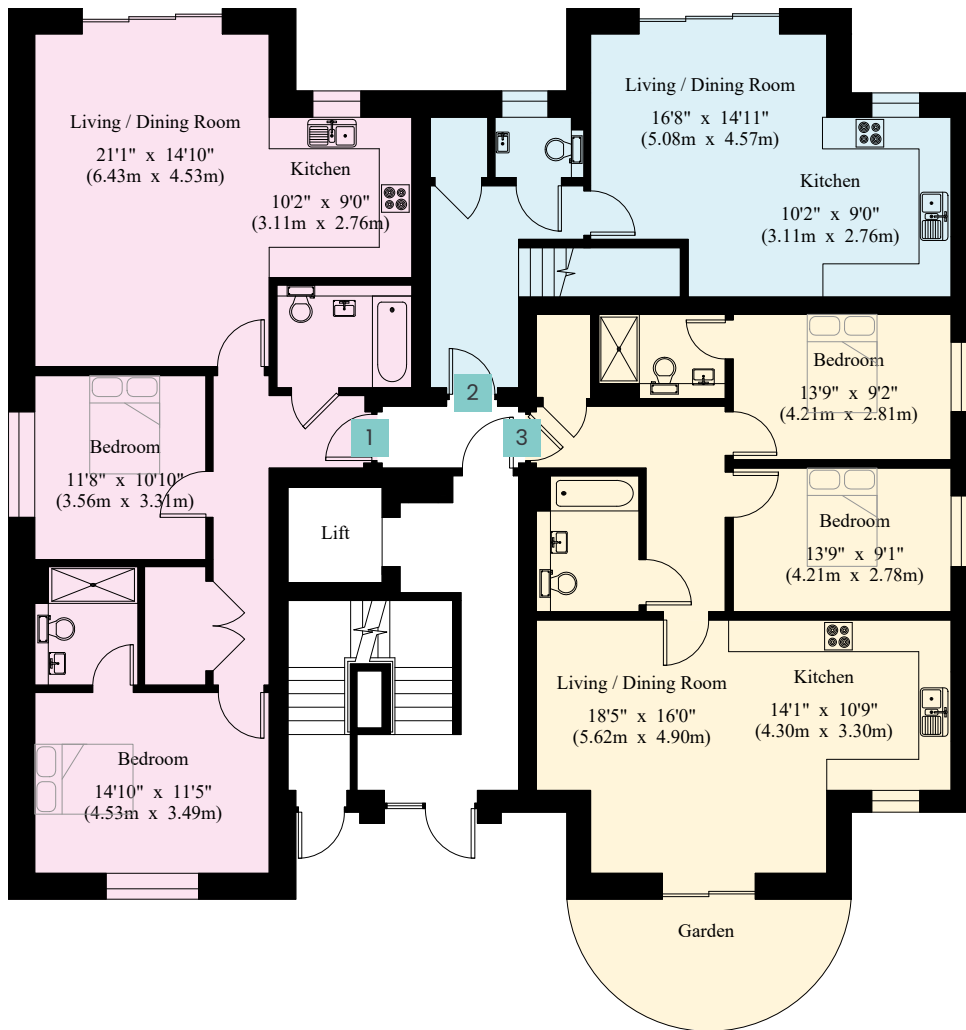

## Ground Floor

### APT 1

Kitchen	3.11m x 2.76m	10'2" x 9'0"
Living / Dining Room	6.43m x 4.53m	21'1" x 14'10"
Master Bedroom	4.53m x 3.49m	14'10" x 11'5"
Bedroom 2	3.56m x 3.31m	11'8" x 10'10"
<b>Total</b>	<b>88.85 sq m</b>	<b>956 sq ft</b>